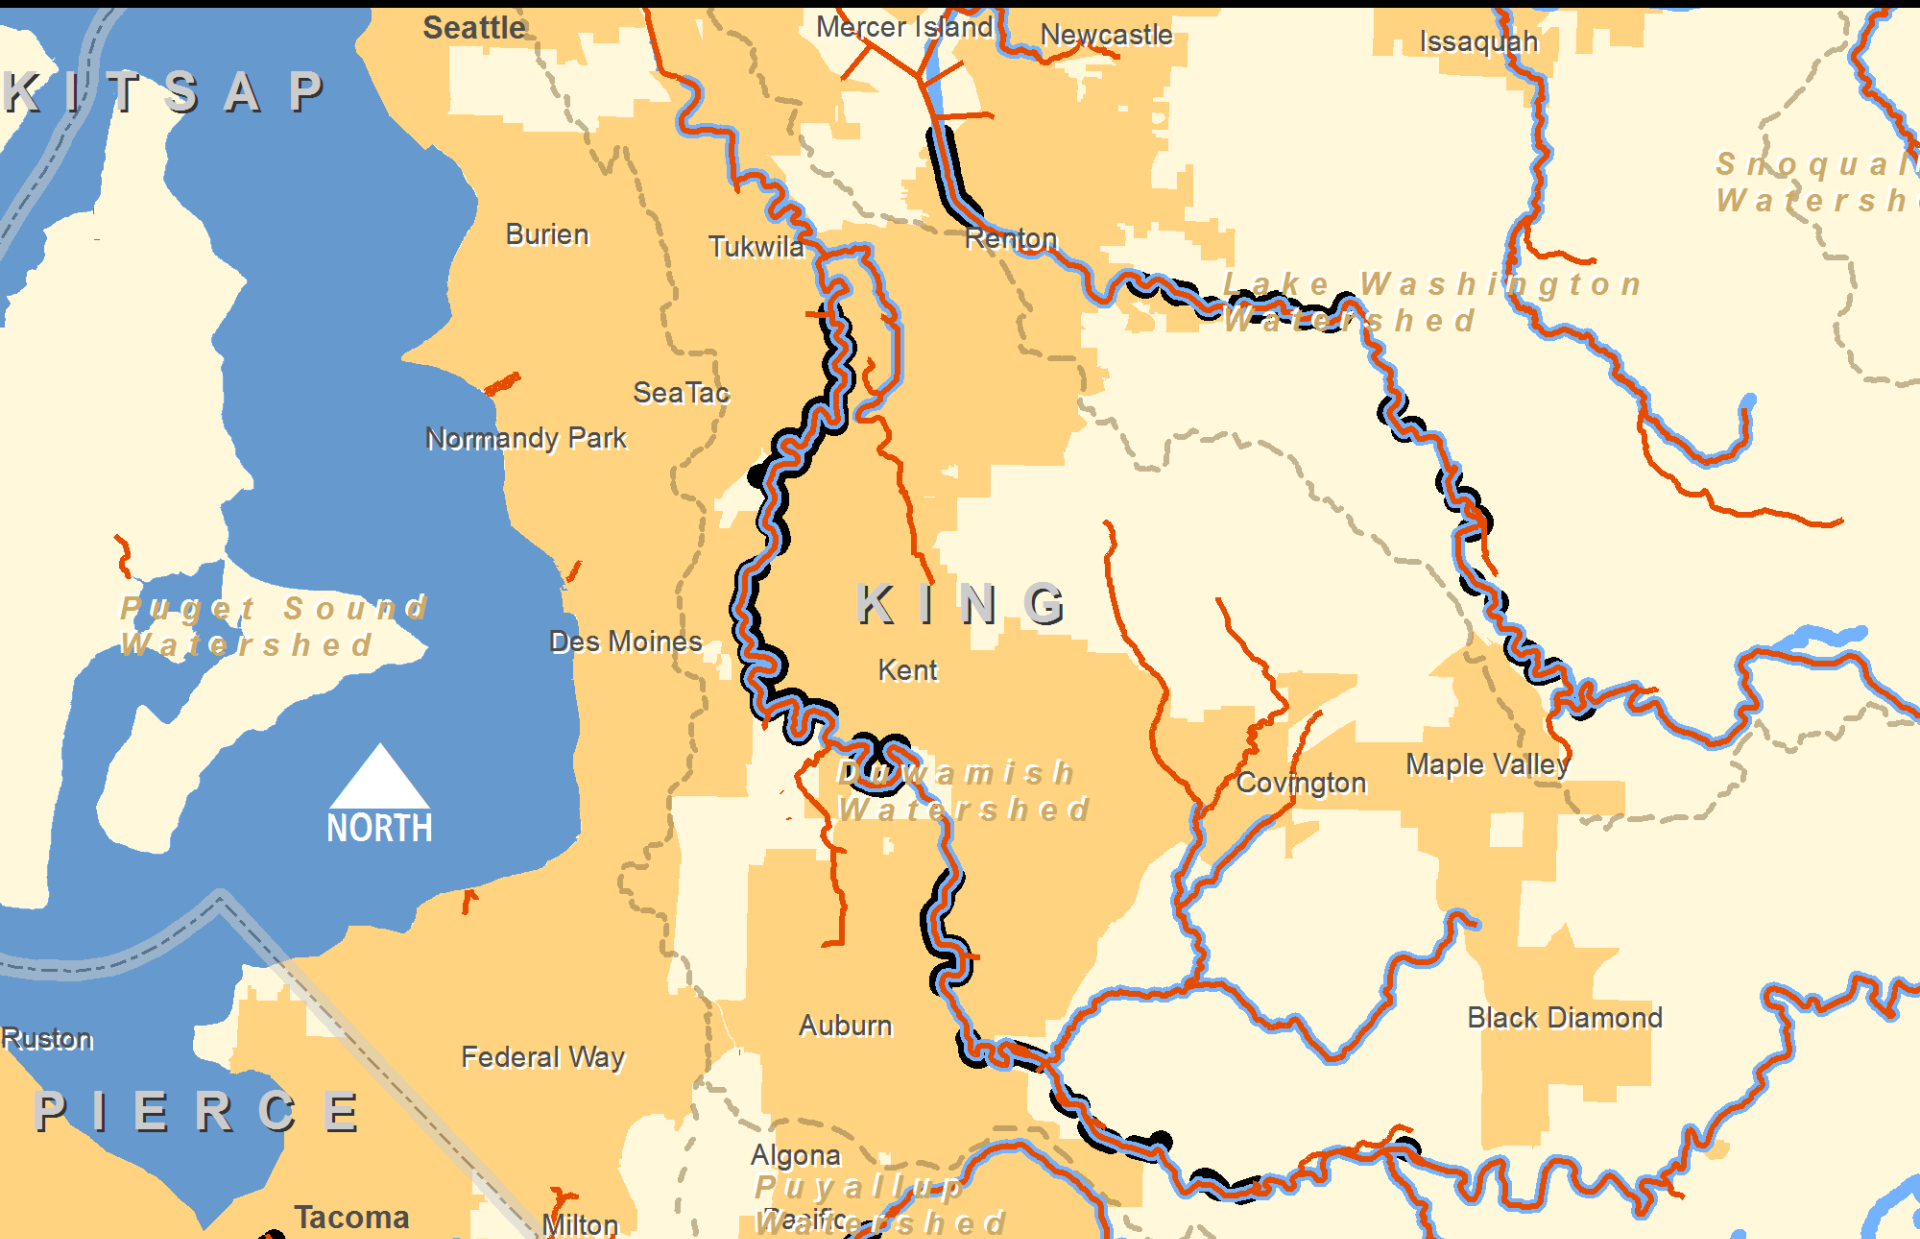

Levees and Salmon Habitat in Puget Sound

Levees and Salmon Habitat: Green and Cedar Rivers

-  Salmon habitat
 -  Levee
 -  Watershed boundary
 -  River or stream
 -  Incorporated
 -  County line
- 0 1 2 3 4 5 Miles