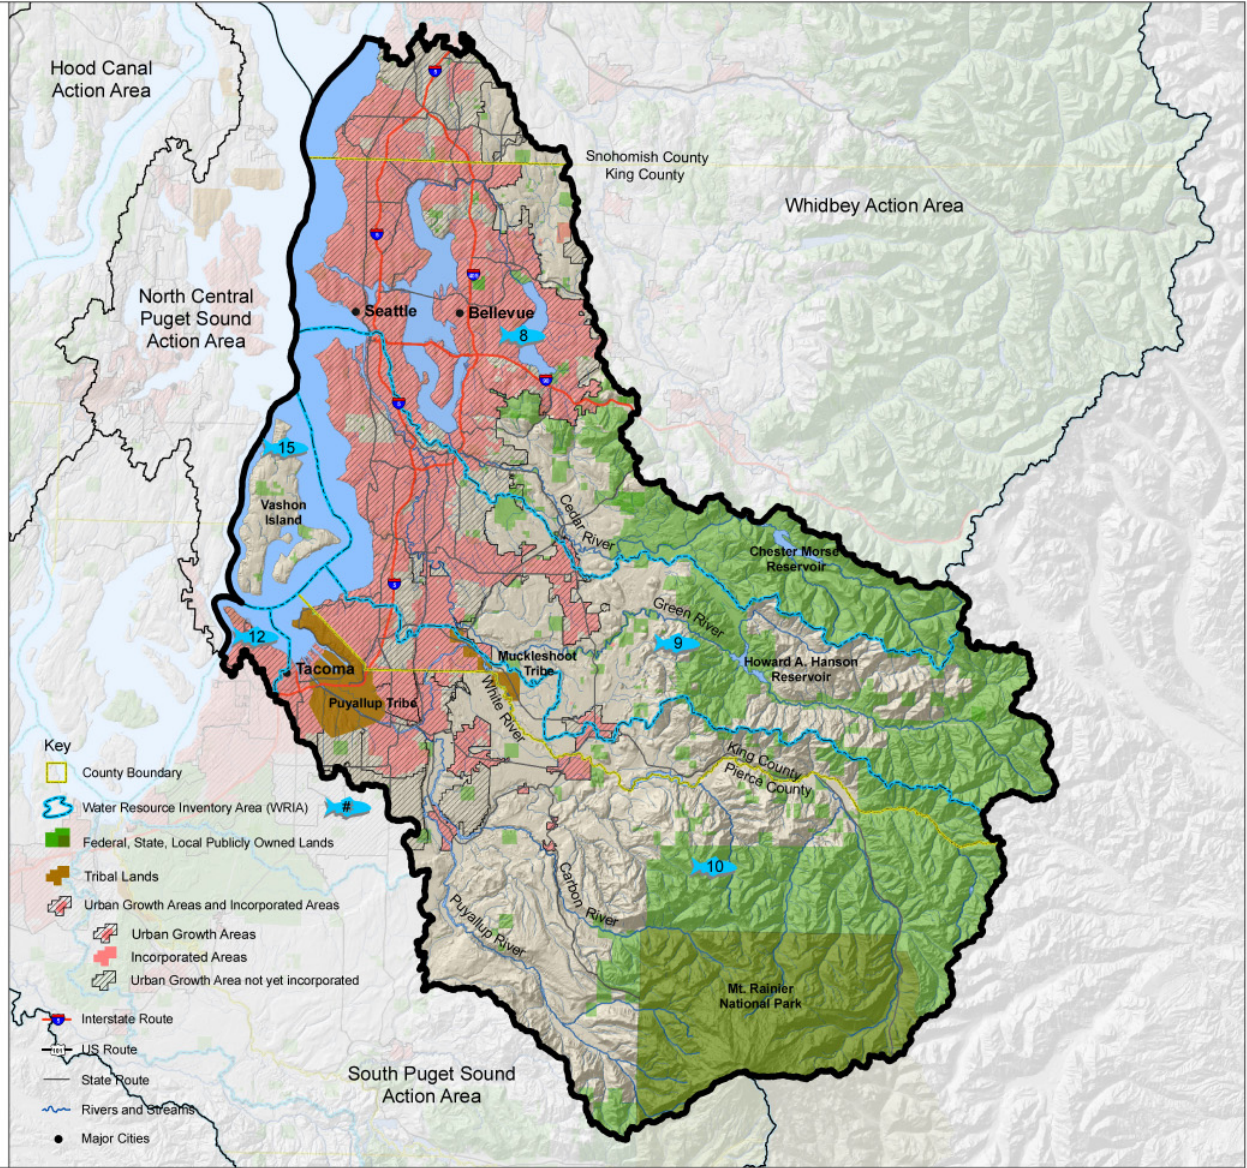

South Central Puget Sound Action Area (DRAFT July 11, 2008)

Cities	Counties	WRIs	
Algona	King	(8) Cedar-Sammamish	Hazelwood Park
Auburn	Pierce	(9) Duwamish-Green	Highlands Park
Beaux Arts	Snohomish	(10) Puyallup-White	Hillside Park
Bellevue		(12) Chambers-Clover	Honey Creek Open Space
Black Diamond		(15) Kitsap	Innis Arden Reserve
Bonney Lake			Isasaquah Creek Natural Area
Bothell			Kanaskat Palmer Recreation Area
Brier			Kelsey Creek Park
Buckley			Kennydale Lions Park
Burien			Kiwanis Park
Carbonado			Klahanie Park
Clyde Hill			Kubota Gardens Natural Area
Covington			Lake Boren Park
Des Moines			Lake Sammamish State Park
Edgewood			Lakemont Park
Edmonds			Lakemont Stratford Open Space
Enumclaw			Lakeridge Park
Everett			Lakewood Park
Federal Way			Liberty Park
File			Lincoln Park
Hunts Point			Log Cabin Reach Natural Area
Issaquah			Lower Peterson Creek Corridor Natural Area
Kenmore			Luther Burbank Park
Kent			Magnolia Park
Kirkland			Magnuson Park
Lake Forest Park			Maplewood Heights Park
Lynnwood			Maplewood Park
Maple Valley			May Creek Park
Medina			May Valley Park
Mercer Island			McCarvey County Park Open Space
Mill Creek			Mee Kwa Mooks Park
Milton			Mercer Slough Nature Park
Mountlake Terrace			Mitchell Hill Forest
Mukilteo			Mount Rainier National Park
Newcastle			Newcastle Beach Park
Normandy Park			Newport Hills Park
Orring			Nolte State Park
Pacific			Norse Peak Wilderness
Puyallup			North Highlands Park
Redmond			North Squak Valley Park
Renton			Ollalie State Park
Ruston			Peterson Lake Natural Area
Sammamish			Petrovitsky County Park
SeaTac			Pine Lake Park
Seattle			Pioneer Park
Shoreline			Point Defiance Park
South Prairie			Preston Arboretum
Sumner			Preston Athletic Fields
Tacoma			Preston Ridge Park
Tukwila			Ravenna Park
Wilkeson			Radman Park
Woodinville			Redmond Watershed Preserve
Woodway			Ricardi Reach Natural Area
Yarrow Point			Richmond Beach Park
			Robinswood Park
			Saltwater State Park
			Sammamish Cove Park
			Schmitz Park
			Seward Park
			Shoreview Park
			Sierra Heights Park
			Soaring Eagle Regional Park
			Soo's Creek Trail Site
			South Squak Valley Park
			Spring Lake/Lake Desire County Park
			Squak Mountain State Park
			Squak Mtn/Tiger Mtn Corridor
			St. Edwards State Park
			Sunrise Park
			Talus Open Space
			Taylor Mountain Forest
			Tibbetts Valley Park
			Timberlake Park
			Tradition Plateau Conservation Area
			Volunteer Park
			Washington Park Arboretum
			Wenatchee National Forest
			Weowna Beach Park
			West Hyloco Wetlands Park
			Westcrest Park
			Wetland 14 Natural Area
			White Center Pond Natural Area
			Wilburton Hill Park