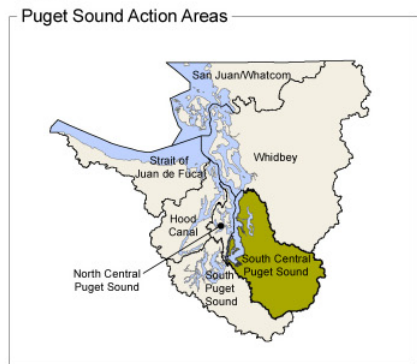

South Central Puget Sound Action Area (DRAFT July 11, 2008)

Cities	Counties	WRIs	
Algona	King	(8) Cedar-Sammamish	Hazelwood Park
Auburn	Pierce	(9) Duwamish-Green	Highlands Park
Beaux Arts	Snohomish	(10) Puyallup-White	Hillside Park
Bellevue		(12) Chambers-Clover	Honey Creek Open Space
Black Diamond		(15) Kitsap	Innis Arden Reserve
Bonney Lake			Isasaquah Creek Natural Area
Bothell			Kanaskat Palmer Recreation Area
Brier			Kelsey Creek Park
Buckley			Kennydale Lions Park
Burien			Kiwanis Park
Carbonado			Klahanie Park
Clyde Hill			Kubota Gardens Natural Area
Covington			Lake Boren Park
Des Moines			Lake Sammamish State Park
Edgewood			Lakemont Park
Edmonds			Lakemont Stratford Open Space
Enumclaw			Lakeridge Park
Everett			Lakewood Park
Federal Way			Liberty Park
File			Lincoln Park
Hunts Point			Log Cabin Reach Natural Area
Issaquah			Lower Peterson Creek Corridor Natural Area
Kenmore			Luther Burbank Park
Kent			Magnolia Park
Kirkland			Magnuson Park
Lake Forest Park			Maplewood Heights Park
Lynnwood			Maplewood Park
Maple Valley			May Creek Park
Medina			May Valley Park
Mercer Island			McCarvey County Park Open Space
Mill Creek			Mee Kwa Mooks Park
Milton			Mercer Slough Nature Park
Mountlake Terrace			Mitchell Hill Forest
Mukilteo			Mount Rainier National Park
Newcastle			Newcastle Beach Park
Normandy Park			Newport Hills Park
Orring			Nolte State Park
Pacific			Norse Peak Wilderness
Puyallup			North Highlands Park
Redmond			North Squak Valley Park
Renton			Ollalie State Park
Ruston			Peterson Lake Natural Area
Sammamish			Petrovitsky County Park
SeaTac			Pine Lake Park
Seattle			Pioneer Park
Shoreline			Point Defiance Park
South Prairie			Preston Arboretum
Sumner			Preston Athletic Fields
Tacoma			Preston Ridge Park
Tukwila			Ravenna Park
Wilkeson			Radman Park
Woodinville			Redmond Watershed Preserve
Woodway			Ricardi Reach Natural Area
Yarrow Point			Richmond Beach Park
			Robinswood Park
			Saltwater State Park
			Sammamish Cove Park
			Schmitz Park
			Seward Park
			Shoreview Park
			Sierra Heights Park
			Soaring Eagle Regional Park
			Soo's Creek Trail Site
			South Squak Valley Park
			Spring Lake/Lake Desire County Park
			Squak Mountain State Park
			Squak Mtn/Tiger Mtn Corridor
			St. Edwards State Park
			Sunrise Park
			Talus Open Space
			Taylor Mountain Forest
			Tibbetts Valley Park
			Timberlake Park
			Tradition Plateau Conservation Area
			Volunteer Park
			Washington Park Arboretum
			Wenatchee National Forest
			Weowna Beach Park
			West Hyloco Wetlands Park
			Westcrest Park
			Wetland 14 Natural Area
			White Center Pond Natural Area
			Wilburton Hill Park