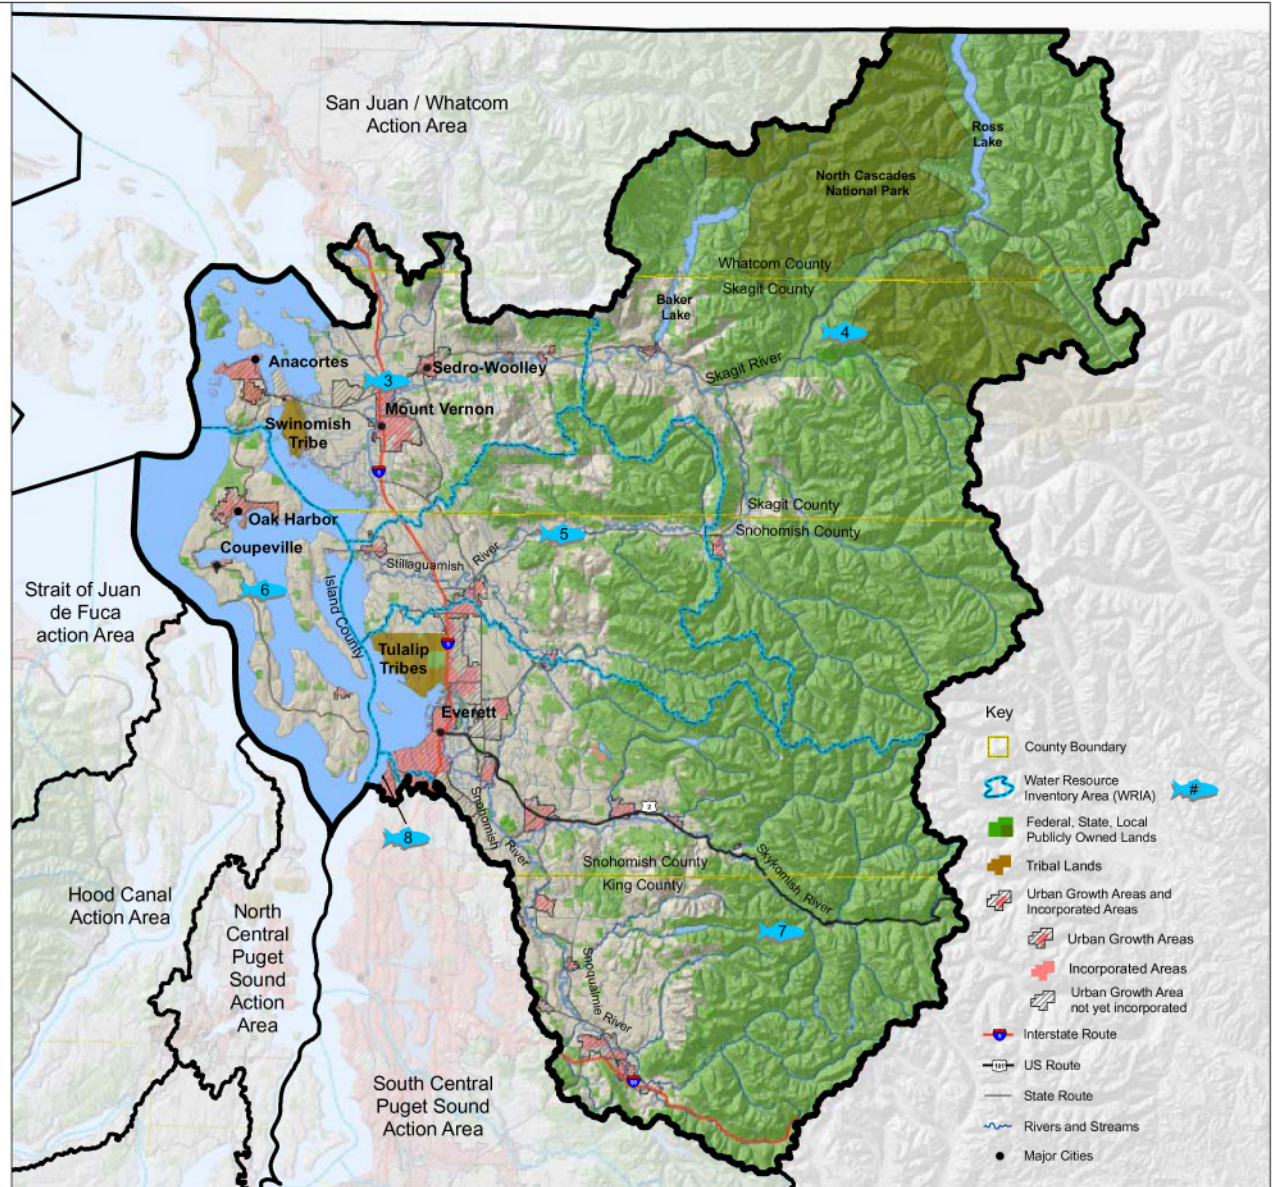

**Whidbey Basin Action Area**  
**DRAFT**  
**July 11, 2008**

**Cities (Incorporated Areas)**

Anacortes  
 Arlington  
 Burlington  
 Carnation  
 Concrete  
 Coupeville  
 Darrington  
 Duvall  
 Everett  
 Gold Bar  
 Granite Falls  
 Hamilton  
 Index  
 La Conner  
 Lake Stevens  
 Langley  
 Lyman  
 Marysville  
 Monroe  
 Mount Vernon  
 Mukilteo  
 North Bend  
 Oak Harbor  
 Sammamish  
 Sedro-Woolley  
 Skykomish  
 Snohomish  
 Snoqualmie  
 Stanwood  
 Sultan

**Counties**

Island  
 King  
 Skagit  
 Snohomish  
 Whatcom

**WRIAs**

(3) Lower Skagit / Samish  
 (4) Upper Skagit  
 (5) Stillaguamish  
 (6) Island  
 (7) Snohomish  
 (8) Cedar-Sammamish

**Tribal Lands**

Swinomish Tribe  
 Tulalip Tribe

**Places of Interest**

Al Borlin Park  
 Alpine Lakes Wilderness  
 Anacortes Community Forest  
 Bald Eagle Wildlife Natural Area  
 Bayview State Park  
 Birdsvie Hatchery  
 Boulder River Wilderness  
 Burrows Island State Park  
 Cama Beach State Park  
 Camano Island State Park  
 Cape Sante Park  
 Carnation Marsh Natural Area  
 Cedar River Watershed  
 Cherry Valley Wildlife Area  
 Chinook Bend Natural Area  
 Chuckanut  
 Cone Islands State Park  
 Conway Park  
 Deception Pass State Park  
 Dougherty Farm Park  
 Duguala Bay State Park  
 Duthie Hill Park  
 Duvall Park  
 Ebey's Landing State Park  
 Fall City Natural Area

**Puget Sound Action Areas**

**Key**

- County Boundary
- Water Resource Inventory Area (WRIA) #
- Federal, State, Local Publicly Owned Lands
- Tribal Lands
- Urban Growth Areas and Incorporated Areas
- Urban Growth Areas
- Incorporated Areas
- Urban Growth Area not yet incorporated
- Interstate Route
- US Route
- State Route
- Rivers and Streams
- Major Cities